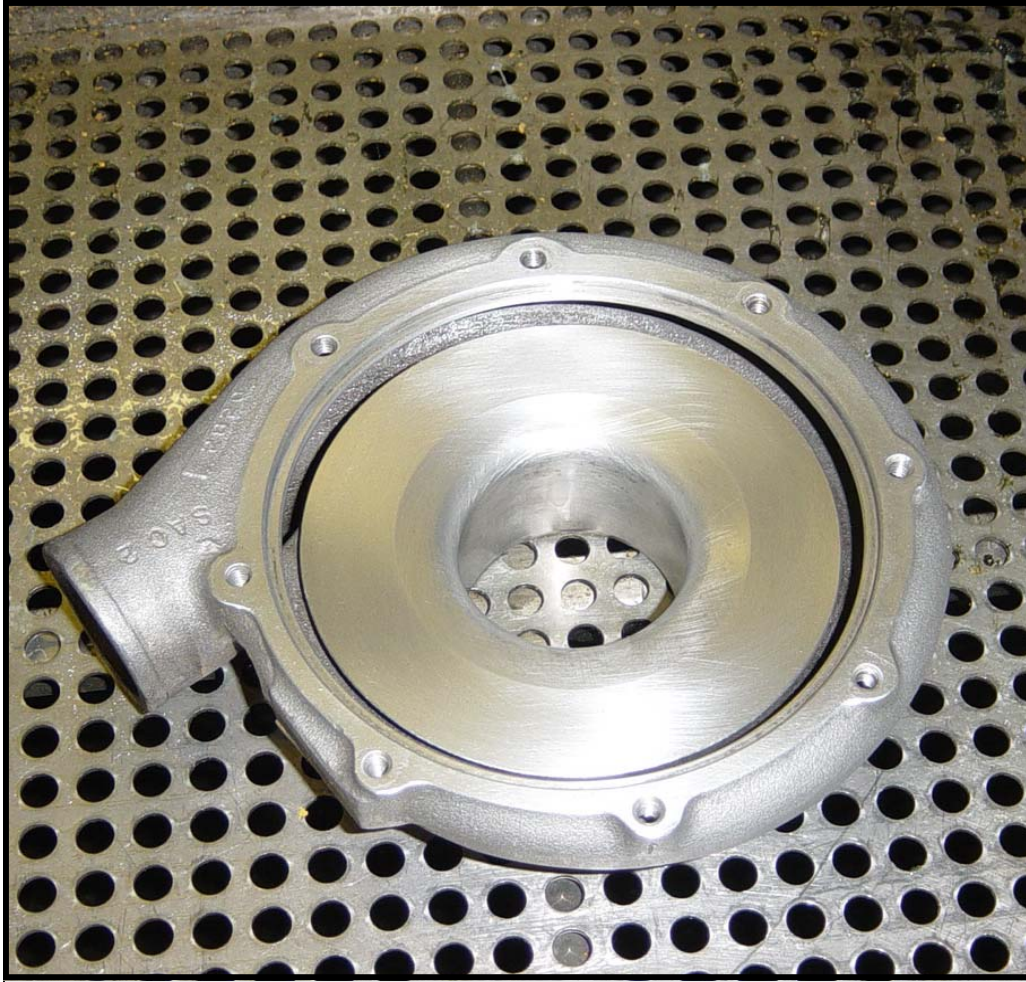

## TURBO HOUSING

*UltraVapor easily removes the carbon from this diesel turbo. Chemicals were added with the vapor to remove the paint.*

**AFTER CLEANING**

**BEFORE CLEANING**